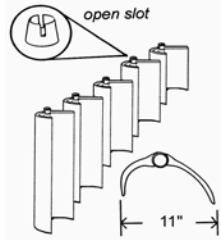

FG-1000

Vertical DE Grids: Full

FG-100x